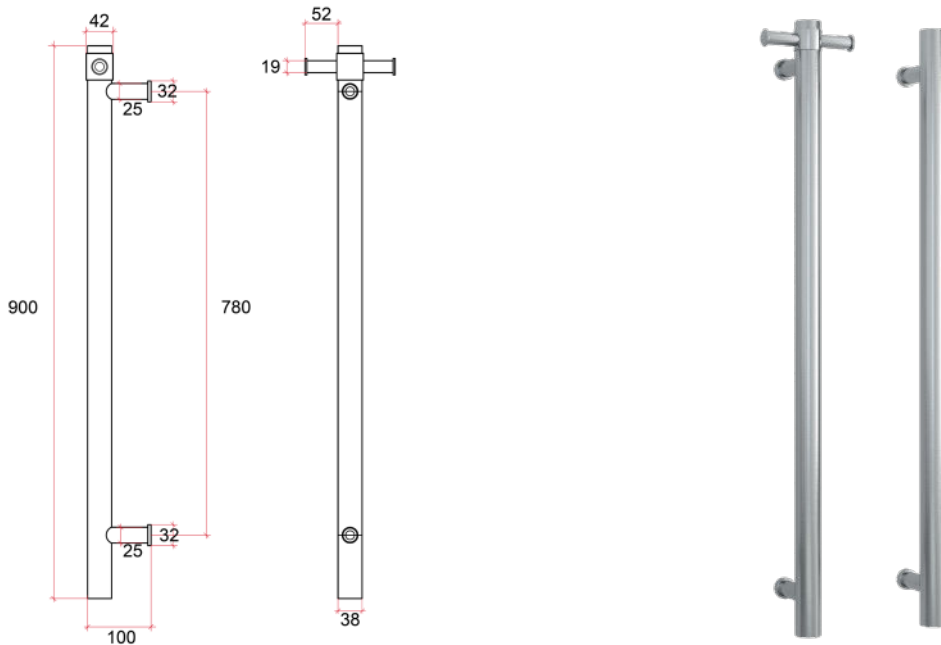

Thermorail 240V Vertical Towel Rail
Electric Heated Towel Rails for use in bathrooms

Note: All dimensions are in millimeters (mm)

Rails are sold individually. Hooks are removable.

Stock Code	Finish	Size (mm)	Output (W)	No. of Bars
VSH900HBR	Brushed Stainless Steel	W142 x H900 x D100	20	1

Seven year warranty

Safe for use in bathrooms

Quality stainless steel

Dry electric element

Concealed wiring only

Vertical bar size

One towel per bar recommended

2m lead on rail

Optional removable hook

PLEASE NOTE: Specifications are for information purposes only. Whilst every effort has been made to ensure the product specifications are accurate, due to continuing product development and improvement the specifications are subject to change. Specifications can be used to rough in and fit timber supports in the wall however we recommend no holes are drilled without having the product on site or verifying the details with the manufacturer. Thermogroup cannot be held liable or responsible for errors due to updated specifications.